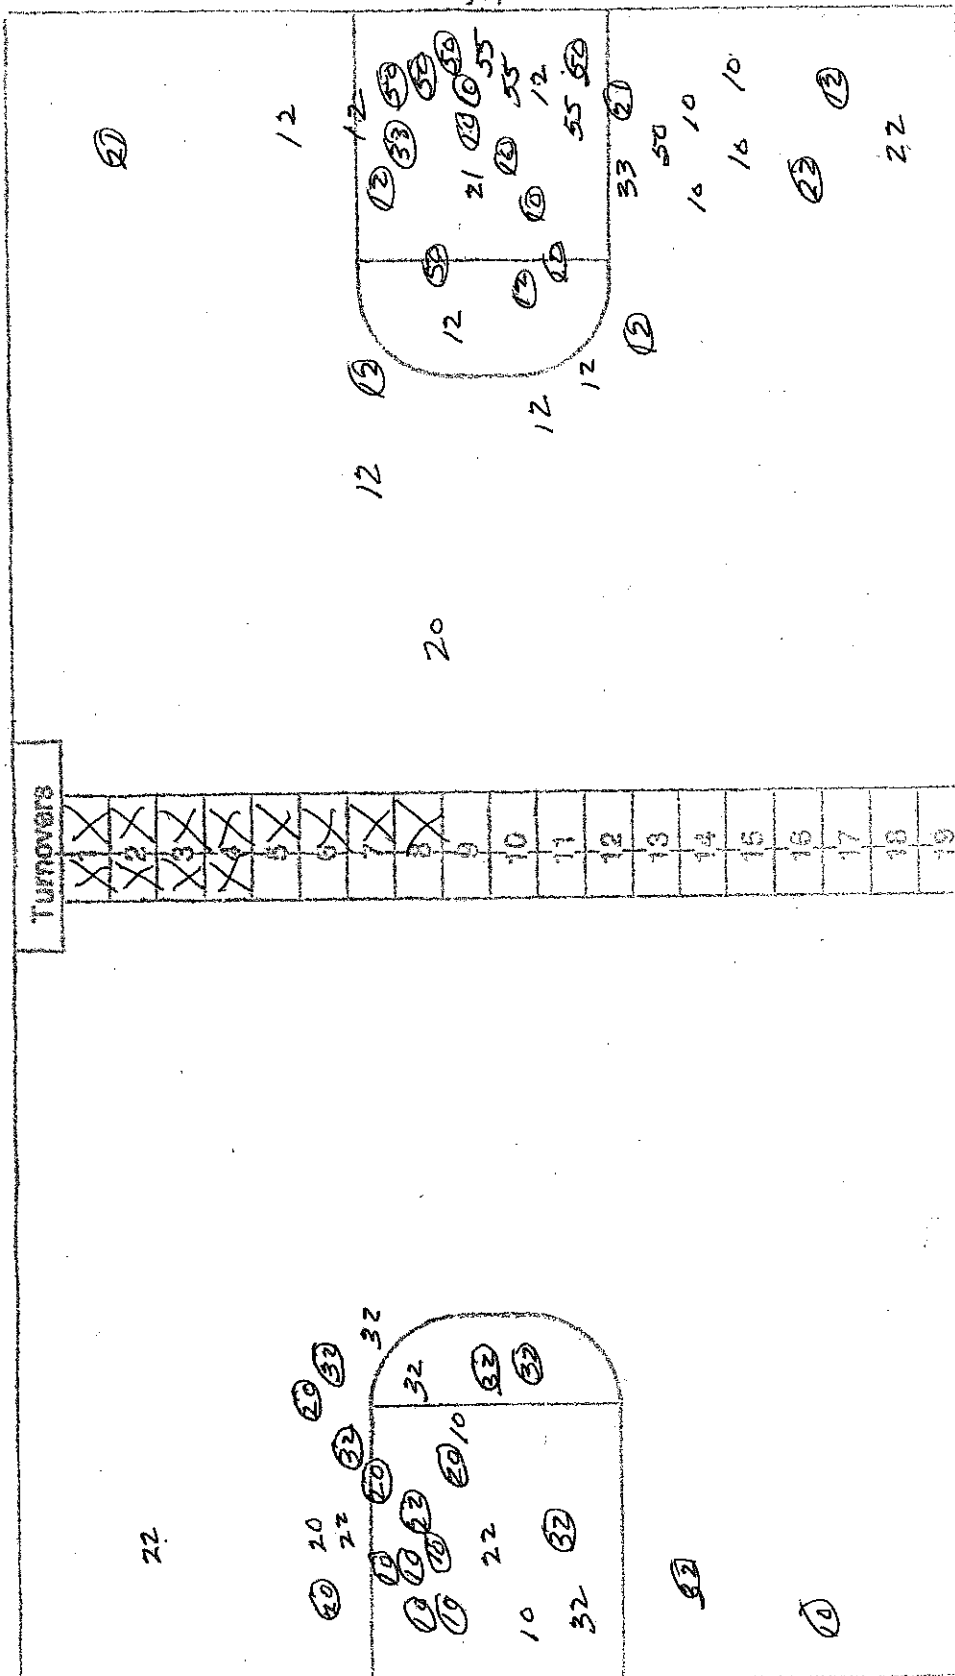

Second Quarter

7:53		14-16	Blasingame 15 ft jumper
6:36	Jackson rebound basket	18-16	
6:14			foul on Barth P1,T1
5:37		18-18	Blasingame layup (Barth)
5:33	Clay Co. Timeout (1)		
5:11	R. Farmer fouls P1,T5	18-19	Cowie FT+FTA
4:48	Jackson fights for rebound two	20-19	
4:30		20-21	Cowie tips in his own miss
4:16	Robinson FT-FTA	21-21	Cox foul P1,T2
4:08		21-23	Barth 8ft R baseline
3:55	Chadwell bombs from 18 ft	23-23	
3:25		23-25	Blasingame 19 ft jumper (Weyer)
3:08	Chadwell from 15 ft (Farmer)	25-25	
2:51		25-27	Cox rebound bucket
2:37	Farmer 22 ft jumper R side	27-27	
2:10			foul on Weyer P1,T3
1:41			foul on Weyer P2,T4
1:21		27-29	Cox rebound basket
1:12	Chadwell 17 ft L side (Farmer)	29-29	
0:58	foul on Farmer P2	29-31	Cox FT-FT
0:47	Chadwell goes up in the lane	31-31	
0:06		31-33	Barth drives in for layup
		HALF	

# NCAA BASKETBALL SHOT CHART

First Half

Second Half

(Circle one)

Layups

Team Night Hawks

Team Clay Co.

Attempted 37